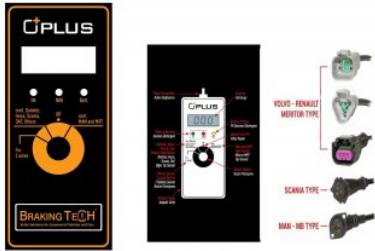

# Caliper Sensor Cables

All Original Numbers, Marks and Models from  
Vehicle Manufacturers Listed in this catalogue  
are for comparison purposes only

[www.brakingtech.com](http://www.brakingtech.com)

**BTA81K002-01**

**Description :**

Potentiometer Tester Knorr Type 2

**Application : :**

Knorr-Bremse diagnostic unit K154433N50, also useful for wabco maxx and meritor sensors

**OEM No :**

K154433N50

**BTK10201**

**Description :**